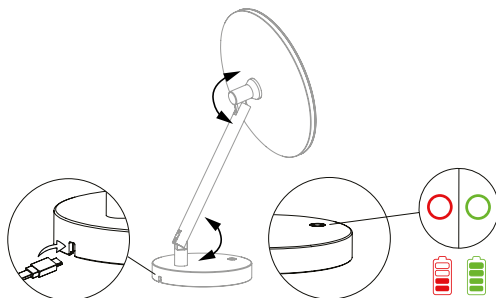

Wall-mounted tumbler

dimensions: $\varnothing 68 \times 162 \times 103$ mm

ADI Z911 - GOLDEN

ADI 0911 - CHROME

ADI N911 - NERO

Wall-mounted toilet brush with container

dimensions: $\varnothing 116 \times 142 \times 350$ mm

ADI Z711 - GOLDEN

ADI 0711 - CHROME

ADI N711 - NERO

Standing mirror with LED light

dimensions: $\varnothing 220 \times \varnothing 140 \times 392$ mm

ADI Z812 - GOLDEN

ADI 0812 - CHROME

ADI N812 - NERO

ADI R812 - ROSE GOLD

3x magnification