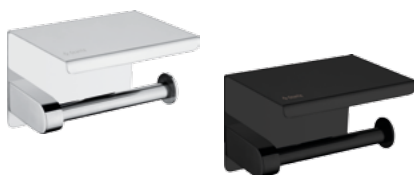

Toilet roll holder with shelf

dimensions: 133 x 100 x 105 mm

ADR 0221 - CHROME

ADR N221 - NERO