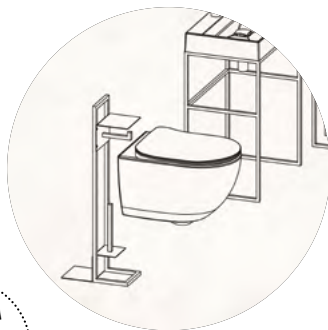

**TOILET BRUSH
(ADM N712)
SOLD
SEPARATELY**