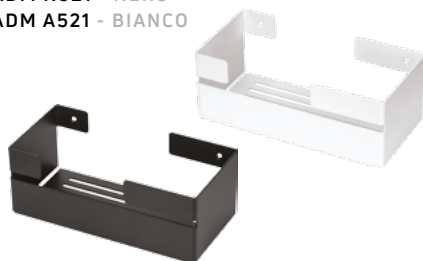

dimensions: 301 x 106 x 30 mm

**ADM N611 - NERO****ADM A611 - BIANCO****Towel rail, 60 cm**

dimensions: 602 x 106 x 30 mm

**ADM N621 - NERO****ADM A621 - BIANCO****Double corner shelf**

dimensions: 291 x 208 x 335 mm

**ADM N541 - NERO****ADM A541 - BIANCO****Corner shelf**

dimensions: 291 x 208 x 85 mm

**ADM N531 - NERO****ADM A531 - BIANCO****Wall-mounted shelf**

dimensions: 398 x 108 x 35 mm

**ADM N511 - NERO****ADM A511 - BIANCO****Tall shelf**

dimensions: 240 x 115 x 90 mm

**ADM N521 - NERO****ADM A521 - BIANCO**

**Floor hanger**  
**free-standing, double**

dimensions: 800 x 400 x 200 mm

**ADM N622 - NERO**

**Floor hanger**  
**free-standing, with shelf**