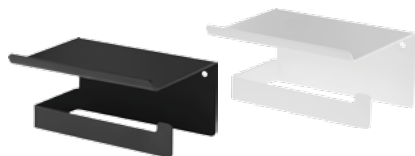

Toilet roll holder with shelf

dimensions: 142 x 112 x 76 mm

ADM N221 - NERO
ADM A221 - BIANCO