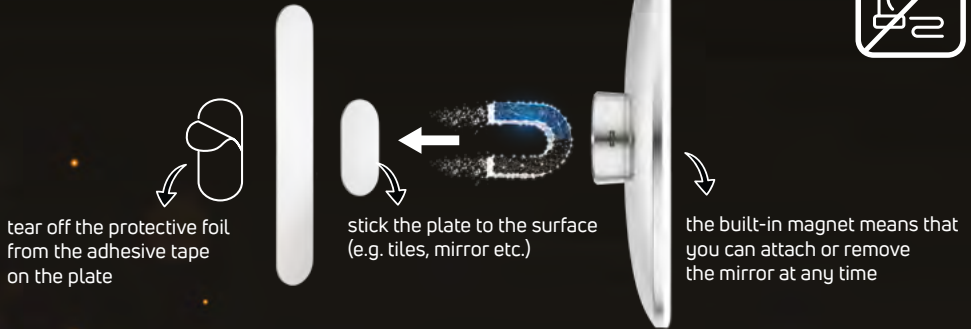

## Magnetic mirror

with LED light

dimensions: 45 x Ø220 mm

ADR 0821 - CHROME

x3

3x magnification

daylight color – white light  
with a color temperature of 6500K

warm light with a color  
temperature of 2700K

switch on by touch  
or hand gesture

## EASY TO MOUNT

The plates can be attached to a smooth surface without the use of additional tools and in any chosen configuration: horizontally or vertically. The plates can be attached in 2 different rooms and the mirror can be moved wherever it will be used.