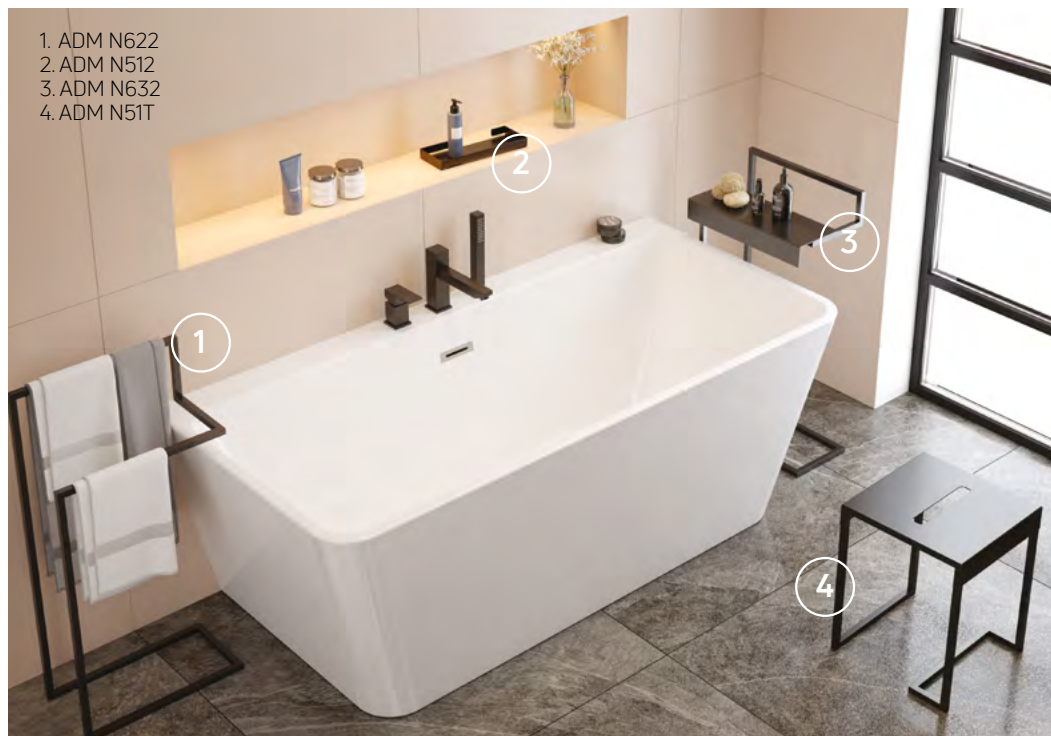

1. ADM N622
2. ADM N512
3. ADM N632
4. ADM N51T