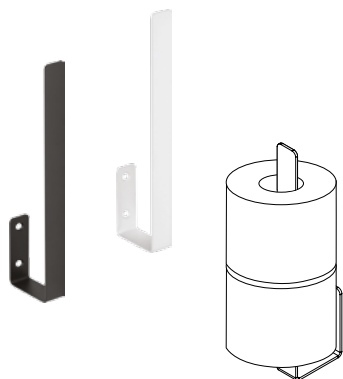

## Toilet roll holder with shelf

dimensions: 142 x 112 x 76 mm

ADM N221 - NERO  
ADM A221 - BIANCO

## Toilet roll holder

dimensions: 141 x 67 x 30 mm

ADM N211 - NERO  
ADM A211 - BIANCO

1. ADM N211  
2. ADM N712

### Toilet roll store holder

dimensions: 20 x 215 x 50 mm

**ADM N231 - NERO**  
**ADM A231 - BIANCO**

### Freestanding toilet brush with container

dimensions: 80 x 80 x 416 mm

**ADM N712 - NERO**  
**ADM A712 - BIANCO**

Shower cabin shelves include glass protection, maximum glass thickness 11 mm, for installation on fixed cabin walls and walk-in cabins.