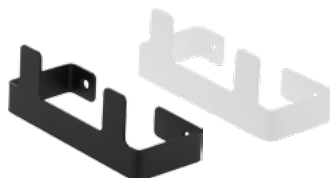

## Single hook

dimensions: 20 x 30 x 56 mm

ADM N111 - NERO  
ADM A111 - BIANCO

## Double hook

dimensions: 125 x 50 x 54 mm

ADM N121 - NERO  
ADM A121 - BIANCO