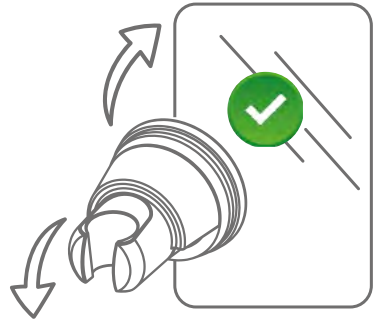

holds thanks to adhesive forces and underpressure

reusable at any time

no tools required