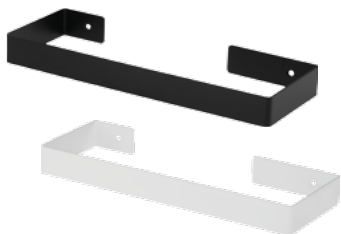

**Tumbler**

dimensions: 81 x 77 x 100 mm

ADM A912 - BIANCO

**Soap dish**

dimensions: 128 x 25 x 86 mm

ADM N411 - NERO

ADM A411 - BIANCO

**Toothbrush holder**

dimensions: 124 x 59 x 100 mm

ADM N922 - NERO

ADM A922 - BIANCO

**Tray**

dimensions: 270 x 105 x 27 mm

ADM N512 - NERO

ADM A512 - BIANCO

**Towel rail, 30 cm**

dimensions: 301 x 106 x 30 mm

**ADM N611 - NERO****ADM A611 - BIANCO****Towel rail, 60 cm**

dimensions: 602 x 106 x 30 mm

**ADM N621 - NERO****ADM A621 - BIANCO****Double corner shelf**

dimensions: 291 x 208 x 335 mm

**ADM N541 - NERO****ADM A541 - BIANCO****Corner shelf**

dimensions: 291 x 208 x 85 mm

**ADM N531 - NERO****ADM A531 - BIANCO****Wall-mounted shelf**

dimensions: 398 x 108 x 35 mm

**ADM N511 - NERO****ADM A511 - BIANCO****Tall shelf**