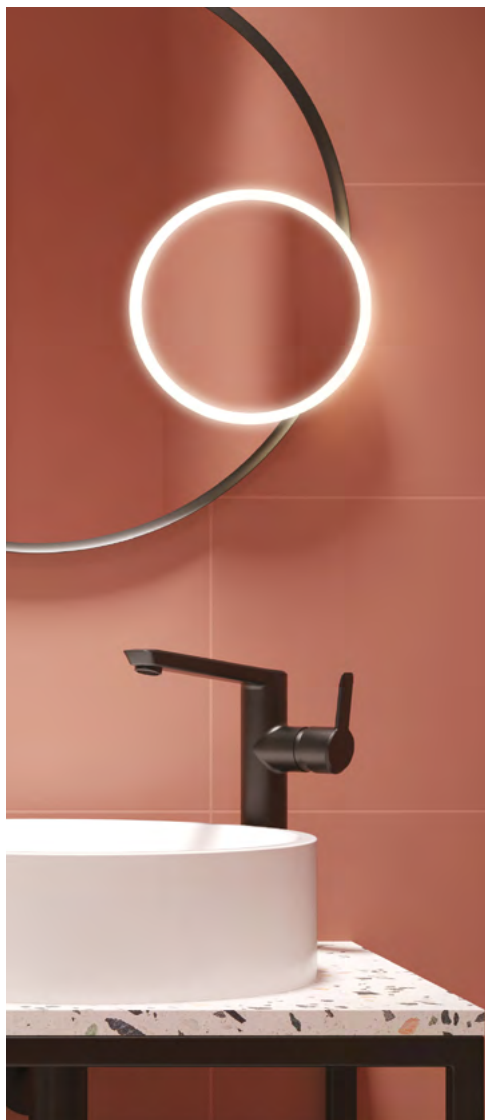

# ROUND

high quality material:  
brass and stainless  
steel

hidden fitting  
elements and  
mounting kit  
included

multifunctional  
solutions

easy cleaning

timeless design

ADR 0511

# ROUND

Classic and subtle shapes in universal release. Slick lines with a delicate rounded accent will help you arrange your ideal bathroom space.