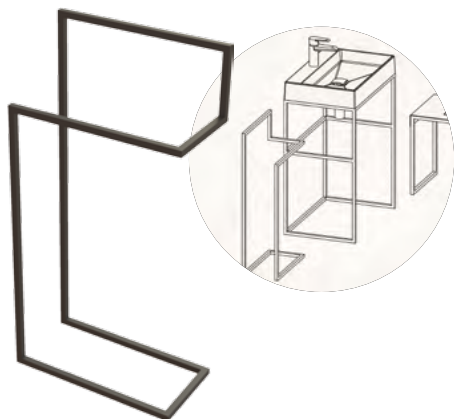

**ADM N541 - NERO****ADM A541 - BIANCO****Corner shelf**

dimensions: 291 x 208 x 85 mm

**ADM N531 - NERO****ADM A531 - BIANCO****Wall-mounted shelf**

dimensions: 398 x 108 x 35 mm

**ADM N511 - NERO****ADM A511 - BIANCO****Tall shelf**

dimensions: 240 x 115 x 90 mm

**ADM N521 - NERO****ADM A521 - BIANCO**

**Floor hanger**  
**free-standing, double**

dimensions: 800 x 400 x 200 mm

**ADM N622 - NERO**

**Floor hanger**  
**free-standing, with shelf**