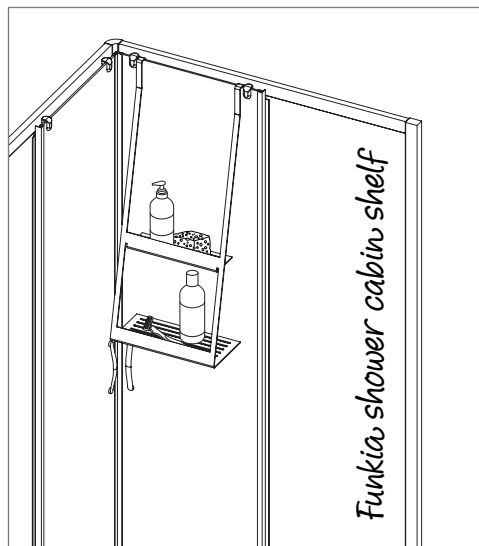

### Shower cabin shelf, type B

dimensions: 300 x 141 x 762 mm

ADM N53K - NERO

ADM A53K - BIANCO

Shower cabin shelves include silicon protection pads in the set, max thickness of the cabin can be 11 mm, to be mounted on the moveable glass parts of the Funkia cabin, fixed glass walls of a cabin and walk-in type cabins.