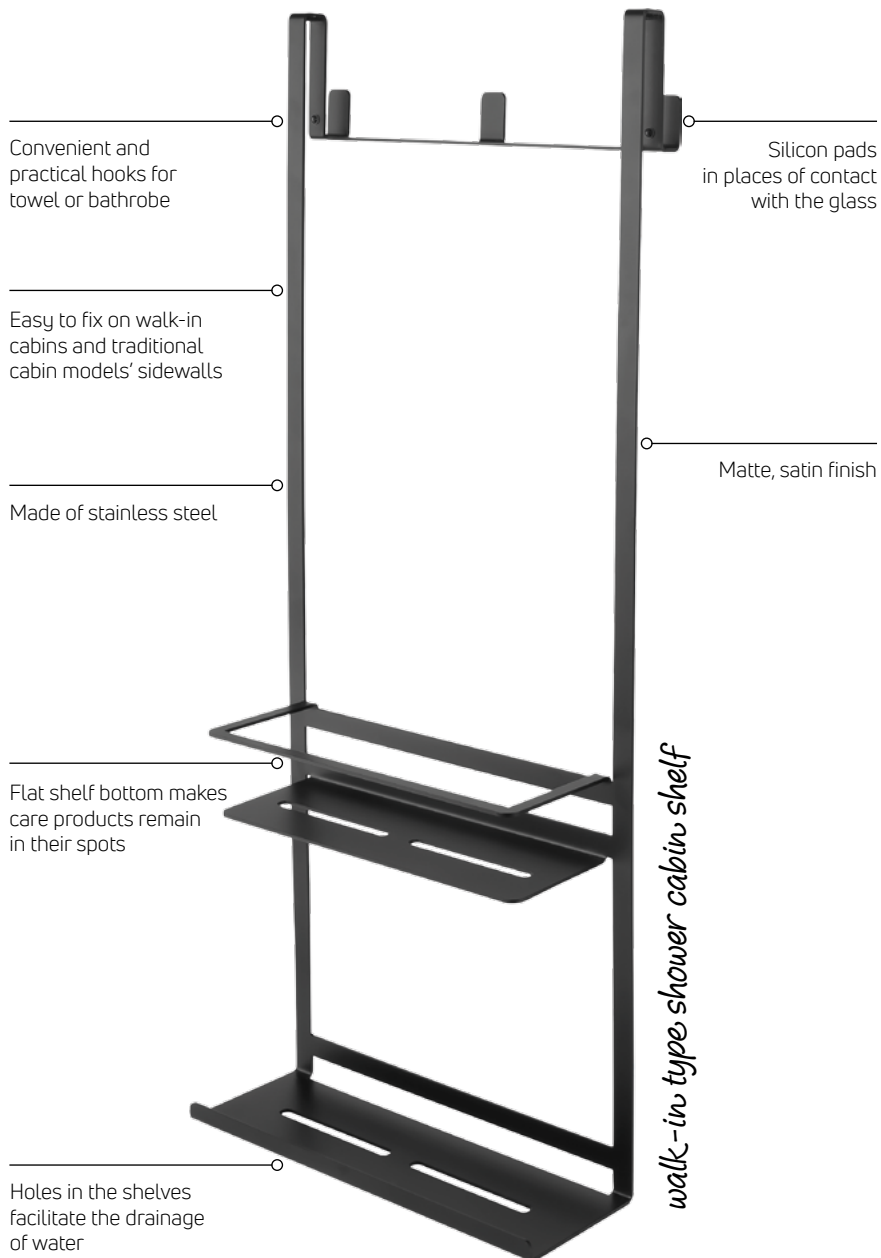

### Shower cabin shelf, type A

dimensions: 300 x 105 x 761 mm

ADM N52K - NERO

ADM A52K - BIANCO

### Shower cabin shelf, type C

dimensions: 250 x 100 x 760 mm

ADM N54K - NERO

ADM A54K - BIANCO

1. ADM A54I  
2. ADM A54K

### Shower cabin shelf, type B

dimensions: 300 x 141 x 762 mm

ADM N53K - NERO

ADM A53K - BIANCO

Shower cabin shelves include silicon protection pads in the set, max thickness of the cabin can be 11 mm, to be mounted on the moveable glass parts of the Funkia cabin, fixed glass walls of a cabin and walk-in type cabins.