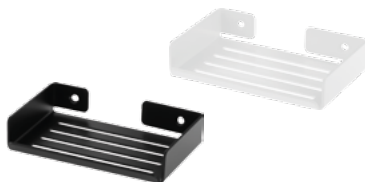

**Tumbler**

dimensions: 81 x 77 x 100 mm

ADM A912 - BIANCO

**Soap dish**

dimensions: 128 x 25 x 86 mm

ADM N411 - NERO

ADM A411 - BIANCO

**Toothbrush holder**

dimensions: 124 x 59 x 100 mm

ADM N922 - NERO

ADM A922 - BIANCO

**Tray**

dimensions: 270 x 105 x 27 mm

ADM N512 - NERO

ADM A512 - BIANCO

**Towel rail, 30 cm**