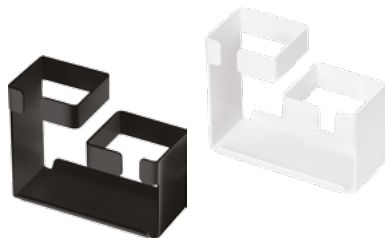

**Tumbler**

dimensions: 81 x 77 x 100 mm

ADM A912 - BIANCO

**Soap dish**

dimensions: 128 x 25 x 86 mm

ADM N411 - NERO

ADM A411 - BIANCO

**Toothbrush holder**

dimensions: 124 x 59 x 100 mm

ADM N922 - NERO

ADM A922 - BIANCO

**Tray**

dimensions: 270 x 105 x 27 mm

ADM N512 - NERO

ADM A512 - BIANCO

**Towel rail, 30 cm**