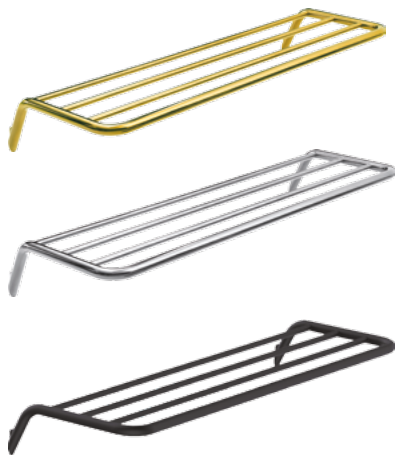

## Toilet roll holder

dimensions:  $85 \times 167 \times 160$  mm

ADI Z211 - GOLDEN

ADI O211 - CHROME

ADI N211 - NERO

## Wall-mounted towel rail

dimensions:  $62 \times 226 \times 216$  mm

ADI Z611 - GOLDEN

ADI O611 - CHROME

ADI N611 - NERO

## Ribbed shelf

dimensions:  $89 \times 616 \times 246$  mm

ADI Z531 - GOLDEN

ADI O531 - CHROME

ADI N531 - NERO