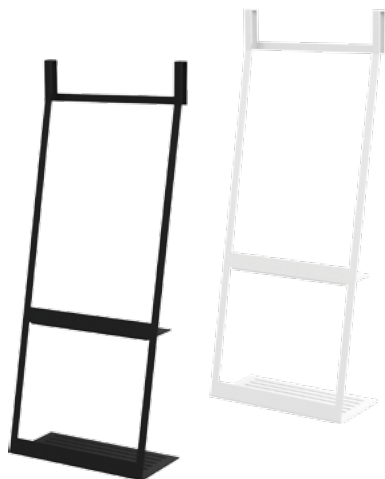

### Shower cabin shelf, type A

dimensions: 300 x 105 x 761 mm

ADM N52K - NERO

ADM A52K - BIANCO

### Shower cabin shelf, type C

dimensions: 250 x 100 x 760 mm

ADM N54K - NERO

ADM A54K - BIANCO

1. ADM A54I  
2. ADM A54K

### Shower cabin shelf, type B

dimensions: 300 x 141 x 762 mm

ADM N53K - NERO

ADM A53K - BIANCO

Shower cabin shelves include silicon protection pads in the set, max thickness of the cabin can be 11 mm, to be mounted on the moveable glass parts of the Funkia cabin, fixed glass walls of a cabin and walk-in type cabins.