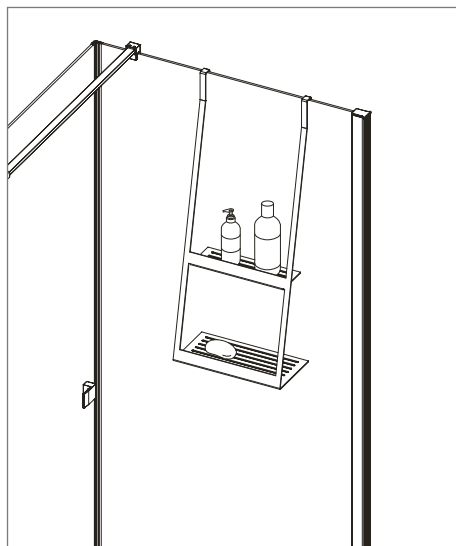

### Shower cabin shelf, type B

dimensions: 300 x 141 x 762 mm

ADM N53K - NERO

ADM A53K - BIANCO

Shower cabin shelves include silicon protection pads in the set, max thickness of the cabin can be 11 mm, to be mounted on the moveable glass parts of the Funkia cabin, fixed glass walls of a cabin and walk-in type cabins.