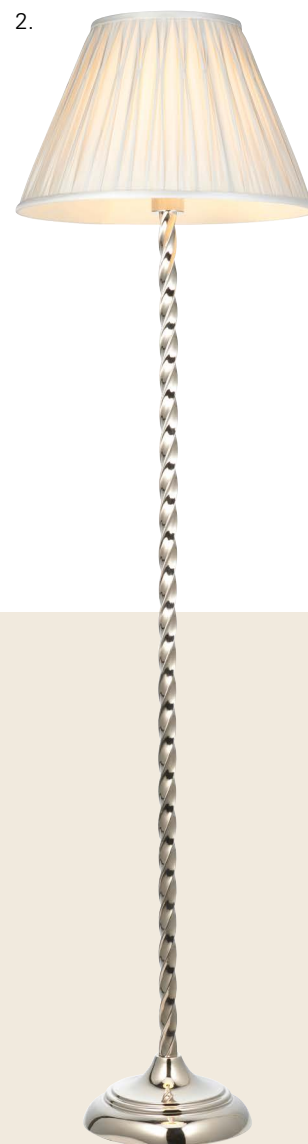

new

A close-up photograph of a modern lamp. The lamp features a complex, multi-layered gold wire mesh structure that creates a grid-like pattern. A single, glowing incandescent bulb is visible on the right side, partially obscured by the mesh. The lighting is warm and golden, highlighting the metallic texture of the wires. The background is a soft, out-of-focus grey.

1.

NEW COLOURWAY

1. **Hoop Floor** 98095
Brushed brass, nickel & copper plate
H: 1480 Dia: 250mm / E27
Shown with E27 LED filament globe
95mm lamp 77108

Hoop

new
for SPRING /
SUMMER 22

Temporary

Hoop

1. **Hoop 6lt Pendant** 91935
Brushed brass, nickel & copper plate
Proj: 332 Dia: 590mm / 6 x E27
Shown with E27 LED filament globe
95mm lamp 77108

Roves

new
for SPRING /
SUMMER 22

pop of colour

new
for SPRING /
SUMMER 22

eclipse design

Clear glass framed by a soft modern ellipse shape. A fresh semi flush design perfect for low ceilings.

1. **Amari 3lt Semi Flush 96833**
Chrome plate & clear glass
Proj: 120 Dia: 565mm / 3 x E14
Shown with E14 LED filament candle
95mm lamp 93020

2. **Amari 3lt Semi Flush 97228**
Polished brass plate & clear glass
Proj: 120 Dia: 565mm / 3 x E14
Shown with E14 LED filament candle
95mm lamp 93020

new
for SPRING /
SUMMER 22

A decorative classic with a twisted stem, the perfect carrier for our vast range of timeless fabric shades.