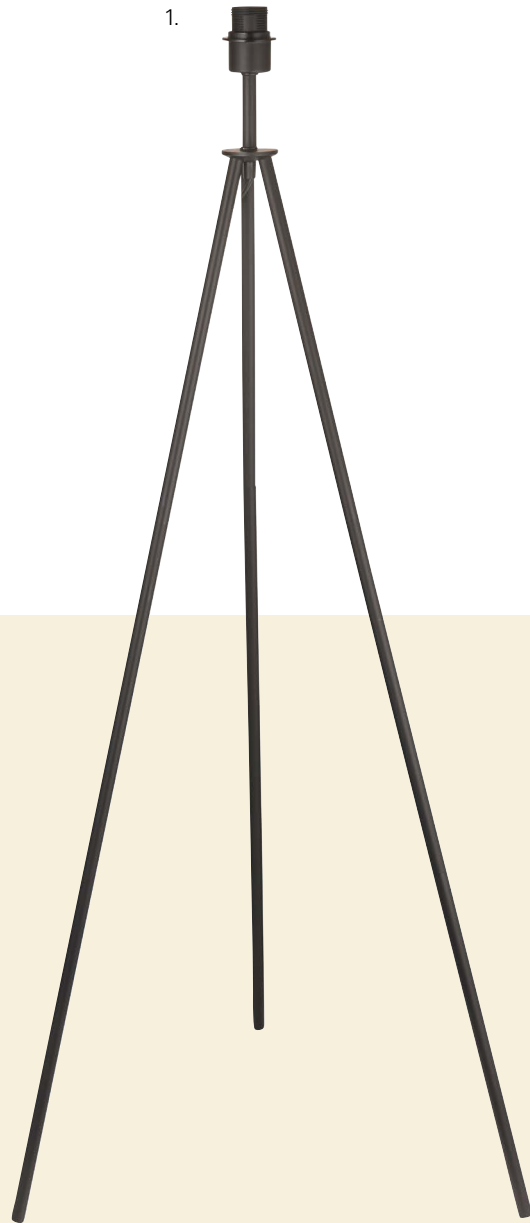

An easy to place tripod lamp
in modern matt black finish.
Effortlessly pair with a shade of your
choice to create a timeless piece.

1.

1. Tripod Floor Base 95153
Matt black finish
H: 1290 Dia: 650mm / E27
Shown with shade 77516