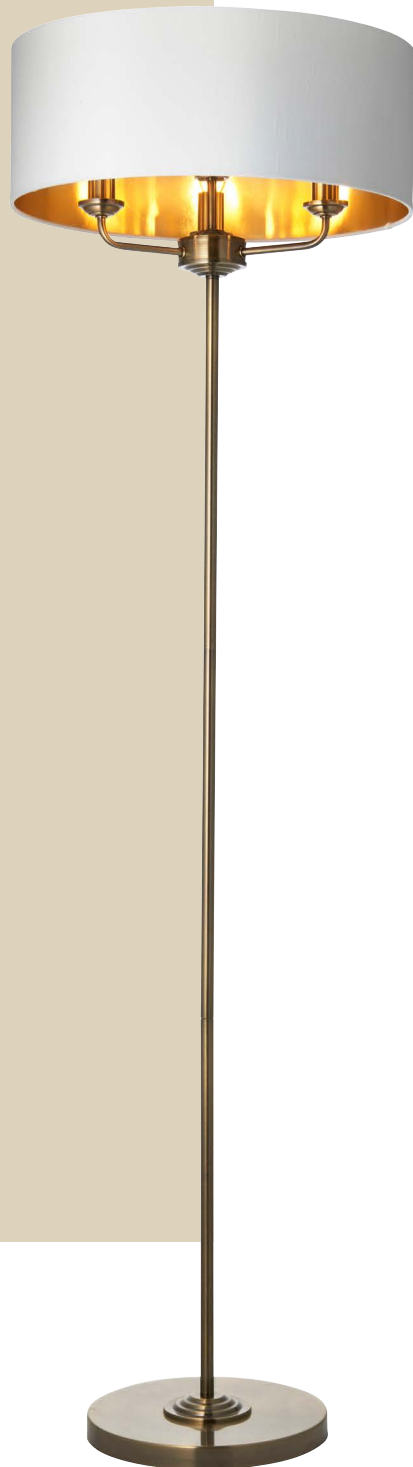

Highclere

1.

2.

3.

NEW COLOURWAY

1. **Highclere 3lt Floor** 98935

Antique brass plate & vintage white fabric
H: 1600 Dia: 470mm / 3 x E14

2. **Highclere 3lt Table** 98932

Antique brass plate & vintage white fabric
H: 500 Dia: 320mm / 3 x E14

3. **Highclere 2lt Wall** 98937

Antique brass plate & vintage white fabric
Proj: 180 H: 250 W: 350mm / 2 x E14

new
for SPRING /
SUMMER 22