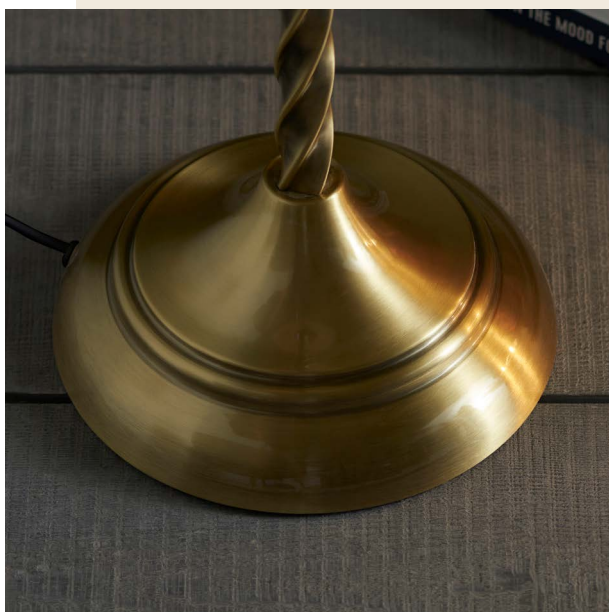

A decorative classic with a twisted stem, the perfect carrier for our vast range of timeless fabric shades.

1. Suki Floor Base 98256

Antique brass plate

H: 1310 Dia: 230mm / E27

Shown with shade 90554 (left) 94354 (above)

2. Suki Floor Base 98263

Bright nickel plate

H: 1310 Dia: 230mm / E27

Shown with shade 90553 (above left) 94375 (above)