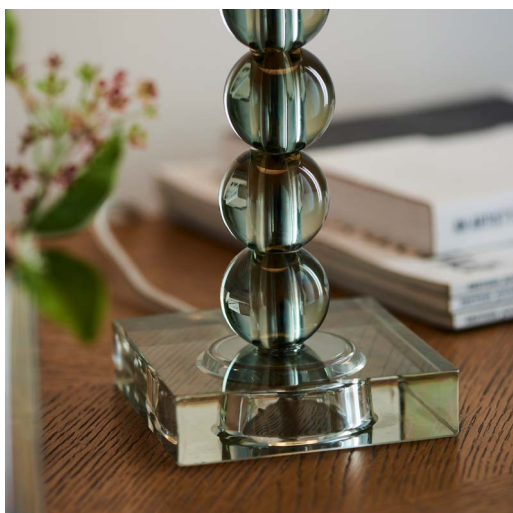

Adelie

With an inline switch ideal for use on a bedside or hallway table. Combine with a shade from our range to create a table light unique to your style.

NEW COLOURWAY

1. **Adelie Table Base** 98106
Blush crystal glass & bright nickel plate
H: 430 Sq: 110mm / E14
Shown with shade 79629

2. **Adelie Table Base** 98067
Grey green tinted crystal glass & bright nickel plate
H: 430 Sq: 110mm / E14
Shown with shade 79629