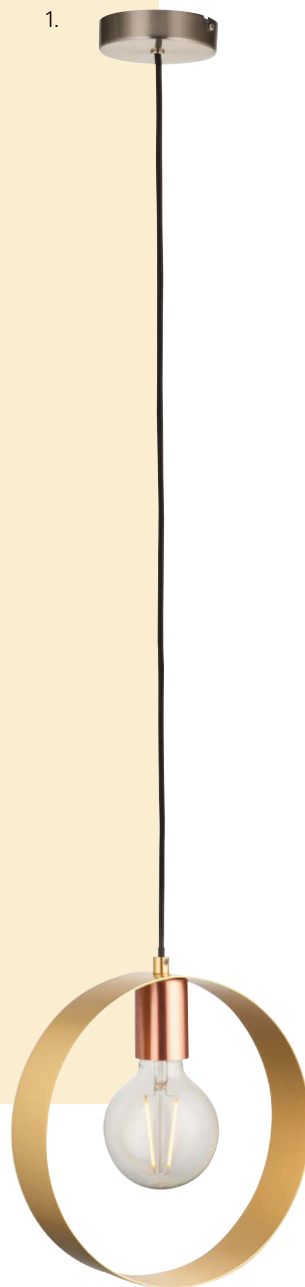

new

A close-up photograph of a modern lamp. The lamp features a complex, multi-layered gold wire mesh structure that creates a grid-like pattern. A single, glowing incandescent bulb is visible on the right side, partially obscured by the mesh. The lighting is warm and golden, highlighting the metallic texture of the wires. The background is a soft, out-of-focus grey.

1. **Hoop 3lt Semi Flush** 97663
Brushed brass, nickel & copper plate
Proj: 151 Dia: 552 / 3 x E27
Shown with E27 LED filament globe
95mm lamp 77108

NEW COLOURWAY

1.

1.

NEW COLOURWAY

1. **Hoop Table** 97665
Brushed brass, nickel & copper plate
H: 250 W: 250 D: 100mm / E27
Shown with E27 LED filament globe
95mm lamp 77108

Hoop

new
for SPRING /
SUMMER 22

new
for SPRING /
SUMMER 22

The perfect 'must have'
single pendant light.
Pair with LED filament
lamps to complete the look.

Hoop

1.

NEW COLOURWAY

1. **Hoop Pendant** 97664
Brushed brass, nickel & copper plate
H: 300-1490 W: 250 D: 100mm / E27
Shown with E27 LED filament globe
95mm lamp 77108

1.

NEW COLOURWAY

1. **Hoop Floor** 98095
Brushed brass, nickel & copper plate
H: 1480 Dia: 250mm / E27
Shown with E27 LED filament globe
95mm lamp 77108

Hoop

new
for SPRING /
SUMMER 22

Temporary

Hoop

1. **Hoop 6lt Pendant** 91935
Brushed brass, nickel & copper plate
Proj: 332 Dia: 590mm / 6 x E27
Shown with E27 LED filament globe
95mm lamp 77108