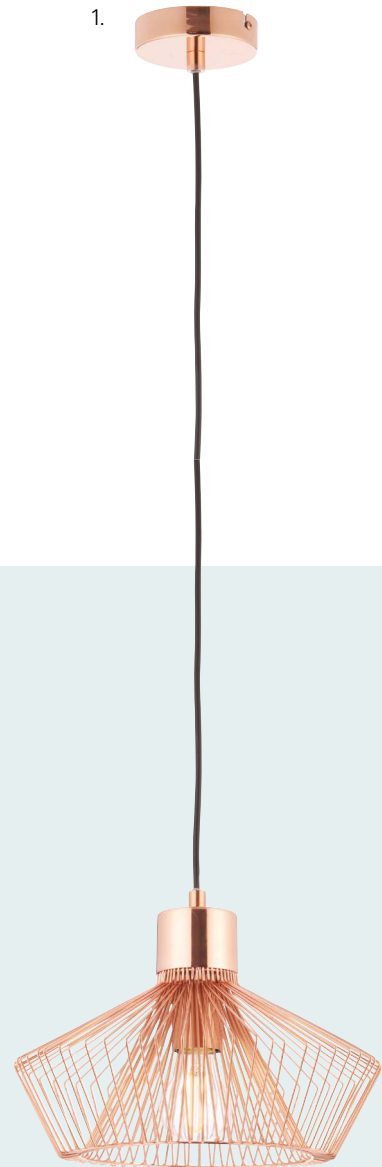

new
for SPRING /
SUMMER 22

Minimal cage

light pattern

Kimberley

1.

1. **Kimberley Pendant** 72813
Copper plate
H: 350-1550 Dia: 310mm / E27
Shown with E27 LED filament
GLS lamp 93021

Get the designer look with the Studio range.
Now available in a stunning satin brass plate finish.

NEW COLOURWAY

1. **Studio 5lt Semi Flush** 98786
Satin brass plate
Proj: 305 Dia: 530mm / 5 x E27
Shown with E27 LED amber
filament globe lamp 77109

Studio

new
for SPRING /
SUMMER 22

on-trend

new
for SPRING /
SUMMER 22