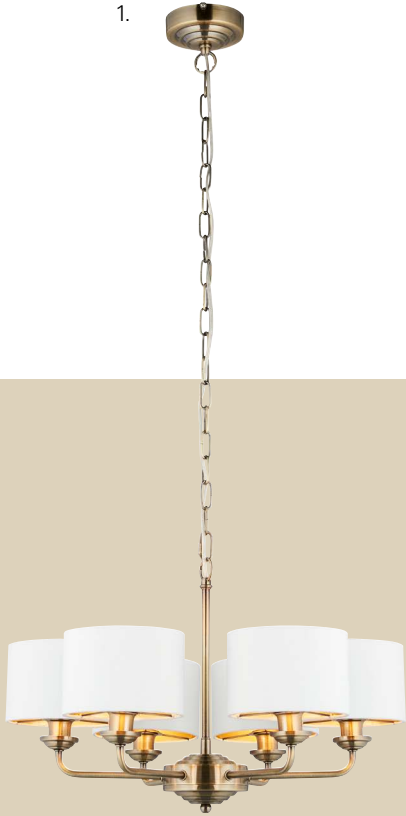

new

A close-up photograph of a modern lamp. The lamp features a complex, multi-layered gold wire mesh structure that creates a grid-like pattern. A single, glowing incandescent bulb is visible on the right side, partially obscured by the mesh. The lighting is warm and golden, highlighting the metallic texture of the wires. The background is a soft, out-of-focus grey.

4. **Hal Wall** 76338
Aged pewter & aged copper plate
Proj: 172-240 H: 152 W: 120mm / E27

5. **Hal 3lt Semi Flush** 76124
Aged pewter & aged copper plate
Proj: 130 Dia: 355-500mm / 3 x E27

6. **Hal 5lt Semi Flush** 76336
Aged pewter & aged copper plate
Proj: 130 Dia: 405-550mm / 5 x E27

All shown with E27 LED filament
pear lamp 77106

3.

4.

5.

6.

1.

1.

new
for SPRING /
SUMMER 22

NEW COLOURWAY

1. **Highclere 6lt Pendant** 98936
Antique brass plate & vintage white fabric
H: 500-1855 Dia: 537mm / 6 x E14

ti

Highclere

A fresh combination of antique brass with vintage white shades and matching metallic inner have been applied to the ever popular Highclere range providing a timeless collection.