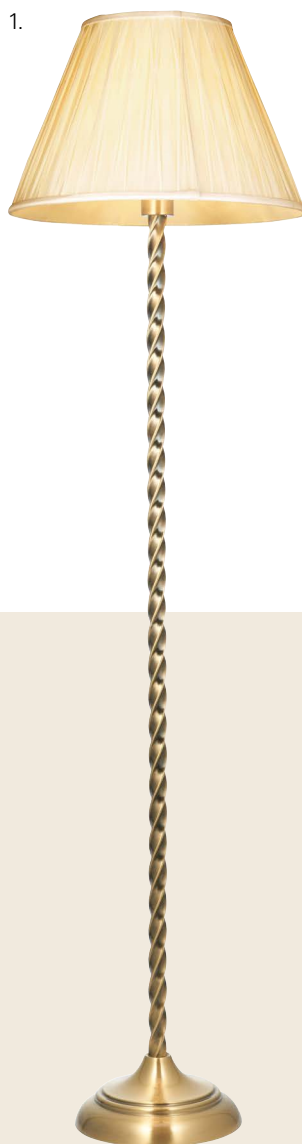

new

A close-up photograph of a modern lamp. The lamp features a complex, multi-layered gold wire mesh structure that creates a grid-like pattern. A single, glowing incandescent bulb is visible on the right side, partially obscured by the mesh. The lighting is warm and golden, highlighting the metallic texture of the wires. The background is a soft, out-of-focus grey.

1.

NEW COLOURWAY

1. **Hoop Floor** 98095
Brushed brass, nickel & copper plate
H: 1480 Dia: 250mm / E27
Shown with E27 LED filament globe
95mm lamp 77108

Hoop

new
for SPRING /
SUMMER 22

Temporary

Hoop

1. **Hoop 6lt Pendant** 91935
Brushed brass, nickel & copper plate
Proj: 332 Dia: 590mm / 6 x E27
Shown with E27 LED filament globe
95mm lamp 77108

Roves

new
for SPRING /
SUMMER 22

pop of colour

new
for SPRING /
SUMMER 22

eclipse design

Clear glass framed by a soft modern ellipse shape. A fresh semi flush design perfect for low ceilings.

1. **Amari 3lt Semi Flush 96833**
Chrome plate & clear glass
Proj: 120 Dia: 565mm / 3 x E14
Shown with E14 LED filament candle
95mm lamp 93020

2. **Amari 3lt Semi Flush 97228**
Polished brass plate & clear glass
Proj: 120 Dia: 565mm / 3 x E14
Shown with E14 LED filament candle
95mm lamp 93020

new
for SPRING /
SUMMER 22

A decorative classic with a twisted stem, the perfect carrier for our vast range of timeless fabric shades.