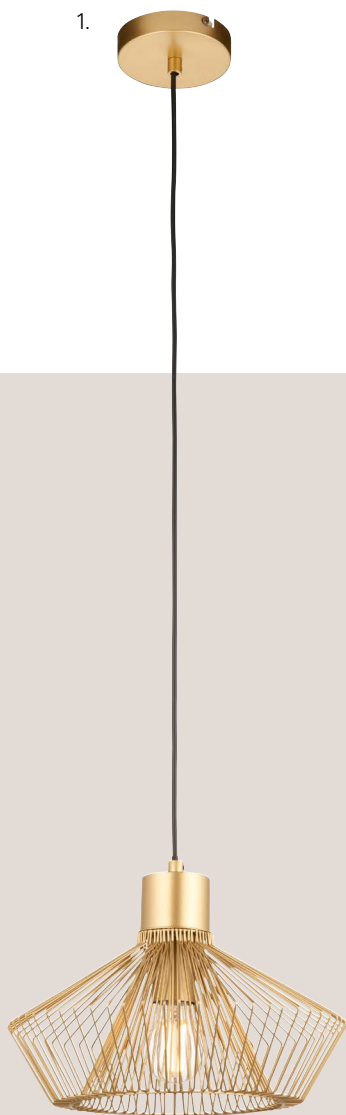

The Kimberley metal caged pendant brings a modern twist on industrial style.

1.

NEW COLOURWAY

1. **Kimberley Pendant** 99498
Metallic gold paint
H: 350-1550 Dia: 310mm / E27
Shown with E27 LED filament
GLS lamp 93021