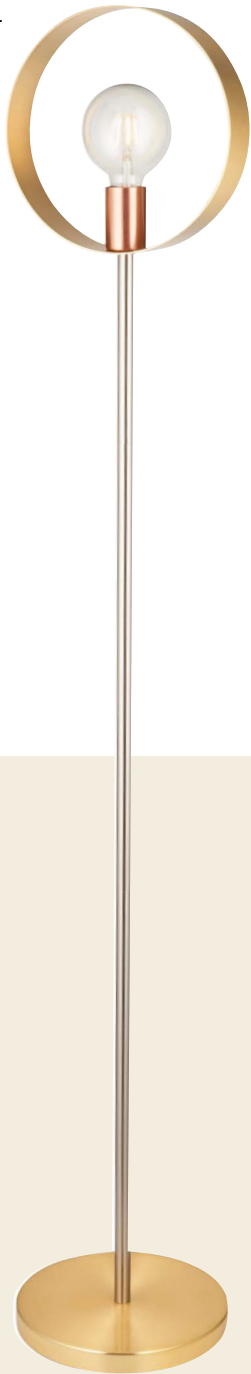

new

A close-up photograph of a modern lamp. The lamp features a complex, multi-layered gold wire mesh structure that creates a grid-like pattern. A single, glowing incandescent bulb is visible on the right side, partially obscured by the mesh. The lighting is warm and golden, highlighting the metallic texture of the wires. The background is a soft, out-of-focus grey.

1. **Hoop 3lt Semi Flush** 97663
Brushed brass, nickel & copper plate
Proj: 151 Dia: 552 / 3 x E27
Shown with E27 LED filament globe
95mm lamp 77108

NEW COLOURWAY

1.

1.

NEW COLOURWAY

1. **Hoop Table** 97665
Brushed brass, nickel & copper plate
H: 250 W: 250 D: 100mm / E27
Shown with E27 LED filament globe
95mm lamp 77108

Hoop

new
for SPRING /
SUMMER 22

new
for SPRING /
SUMMER 22

The perfect 'must have'
single pendant light.
Pair with LED filament
lamps to complete the look.

Hoop

1.

NEW COLOURWAY

1. **Hoop Pendant** 97664
Brushed brass, nickel & copper plate
H: 300-1490 W: 250 D: 100mm / E27
Shown with E27 LED filament globe
95mm lamp 77108

1.

NEW COLOURWAY

1. **Hoop Floor** 98095
Brushed brass, nickel & copper plate
H: 1480 Dia: 250mm / E27
Shown with E27 LED filament globe
95mm lamp 77108

Hoop

new
for SPRING /
SUMMER 22

Temporary

Hoop

1. **Hoop 6lt Pendant** 91935
Brushed brass, nickel & copper plate
Proj: 332 Dia: 590mm / 6 x E27
Shown with E27 LED filament globe
95mm lamp 77108