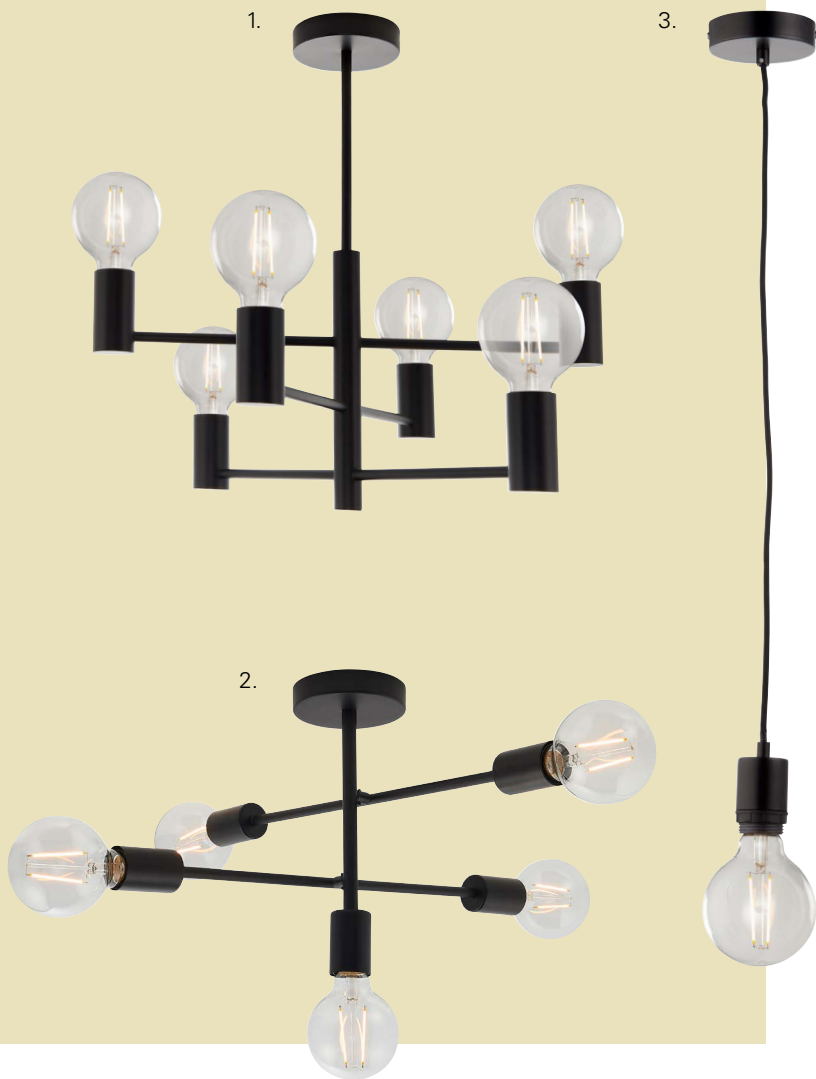

new
for SPRING /
SUMMER 22

Minimal cage

light pattern

Kimberley

1.

1. **Kimberley Pendant** 72813
Copper plate
H: 350-1550 Dia: 310mm / E27
Shown with E27 LED filament
GLS lamp 93021

Get the designer look with the Studio range.
Now available in a stunning satin brass plate finish.

NEW COLOURWAY

1. **Studio 5lt Semi Flush** 98786
Satin brass plate
Proj: 305 Dia: 530mm / 5 x E27
Shown with E27 LED amber
filament globe lamp 77109

Studio

new
for SPRING /
SUMMER 22

on-trend

new
for SPRING /
SUMMER 22

1.

RANGE EXTENSION

1. **Studio 6lt Pendant** 98136
Soft gold paint
H: 300-822 Dia: 340mm / 6 x E27
Shown with E27 LED amber
filament globe lamp 77109

1. **Studio 6lt Semi Flush** 76502
 Matt black
 Proj: 534 Dia: 553mm / 6 x E27