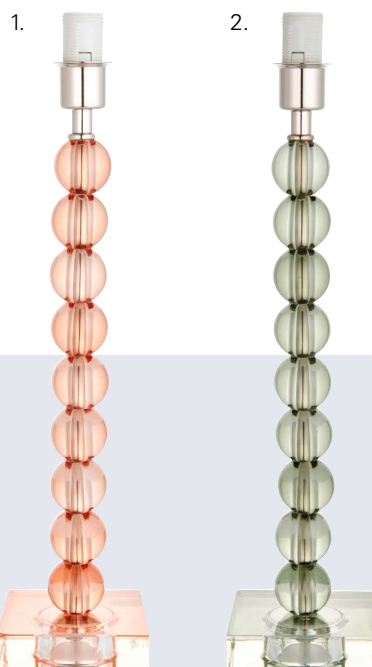

Adelie

With an inline switch ideal for use on a bedside or hallway table. Combine with a shade from our range to create a table light unique to your style.

NEW COLOURWAY

1. **Adelie Table Base** 98106
Blush crystal glass & bright nickel plate
H: 430 Sq: 110mm / E14
Shown with shade 79629

2. **Adelie Table Base** 98067
Grey green tinted crystal glass & bright nickel plate
H: 430 Sq: 110mm / E14
Shown with shade 79629