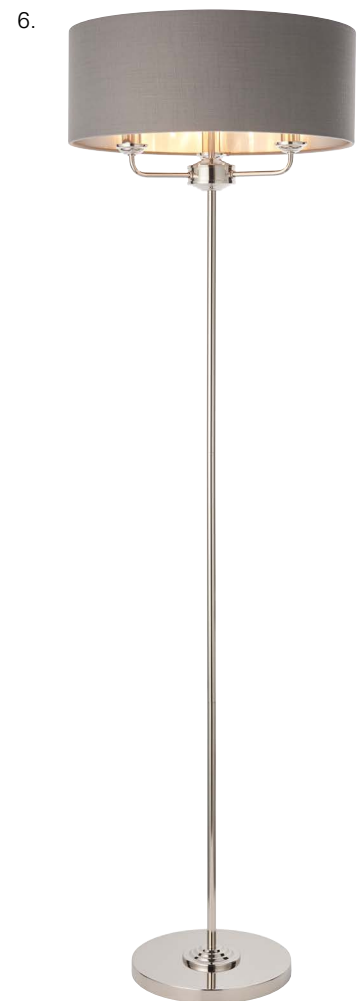

Highclere

new
for SPRING /
SUMMER 22

The Highclere six light pendant with individual arms and shades, the perfect timeless addition.

natural linen

1.

Highclere

1. **Highclere 3lt Table** 94369 / Brushed chrome plate & natural fabric / H: 500 Dia: 320mm / 3 x E14
2. **Highclere 6lt Pendant** 94357 / Brushed chrome plate & natural fabric / H: 350-1740 Sh Dia: 550mm / 6 x E14
3. **Highclere 3lt Pendant** 94361 / Brushed chrome plate & natural fabric / H: 350-1420 Sh Dia: 450mm / 3 x E14
4. **Highclere Floor** 94359 / Brushed chrome plate & natural fabric / H: 1600 Dia: 470mm / 3 x E14
5. **Highclere 2lt Wall** 94403 / Brushed chrome plate & natural fabric / Proj: 180 H: 250 W: 350mm / 2 x E14

brightnick

new
for SPRING /
SUMMER 22

col

Classic modern styling in a sophisticated combination of charcoal linen mix fabric with reflective brushed metallic inner and bright nickel metalwork.

1.

RANGE EXTENSION

1. **Highclere 3lt Table** 99149 / Bright nickel plate & charcoal fabric
H: 500 Dia: 320mm / 3 x E14

1. Highclere 8lt Pendant 94415
Bright nickel plate & charcoal fabric
H: 550-1745 Dia: 700mm / E14

2. Highclere 6lt Pendant 94373
Bright nickel plate & charcoal fabric
H: 350-1740 Dia: 550mm / 6 x E14

3. Highclere 6lt Pendant 94381
Bright nickel plate & charcoal fabric
H: 300-1420 Dia: 537mm / 6 x E14

4. Highclere 3lt Pendant 94377
Bright nickel plate & charcoal fabric
H: 500-1855 Dia: 450mm / 3 x E14