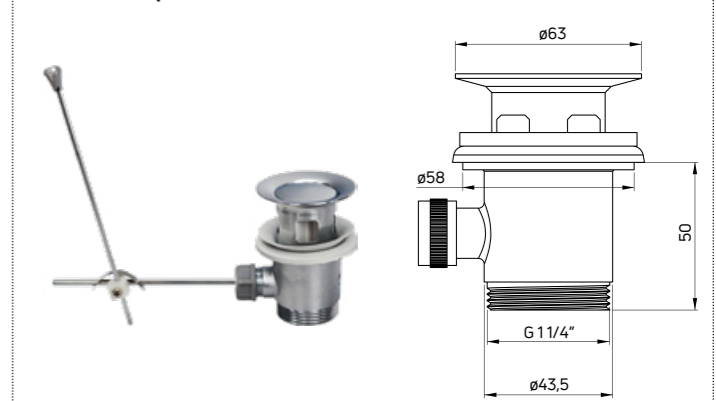

XDW00ACZ2 / 5908322035791 / chrom / chrome

Korek automatyczny
umywalkowy z ciągnem

- Gwint 1 1/4"
- Materiał: PCW

Pop-up waste
for washbasins

- 1 1/4" thread
- Material: PVC